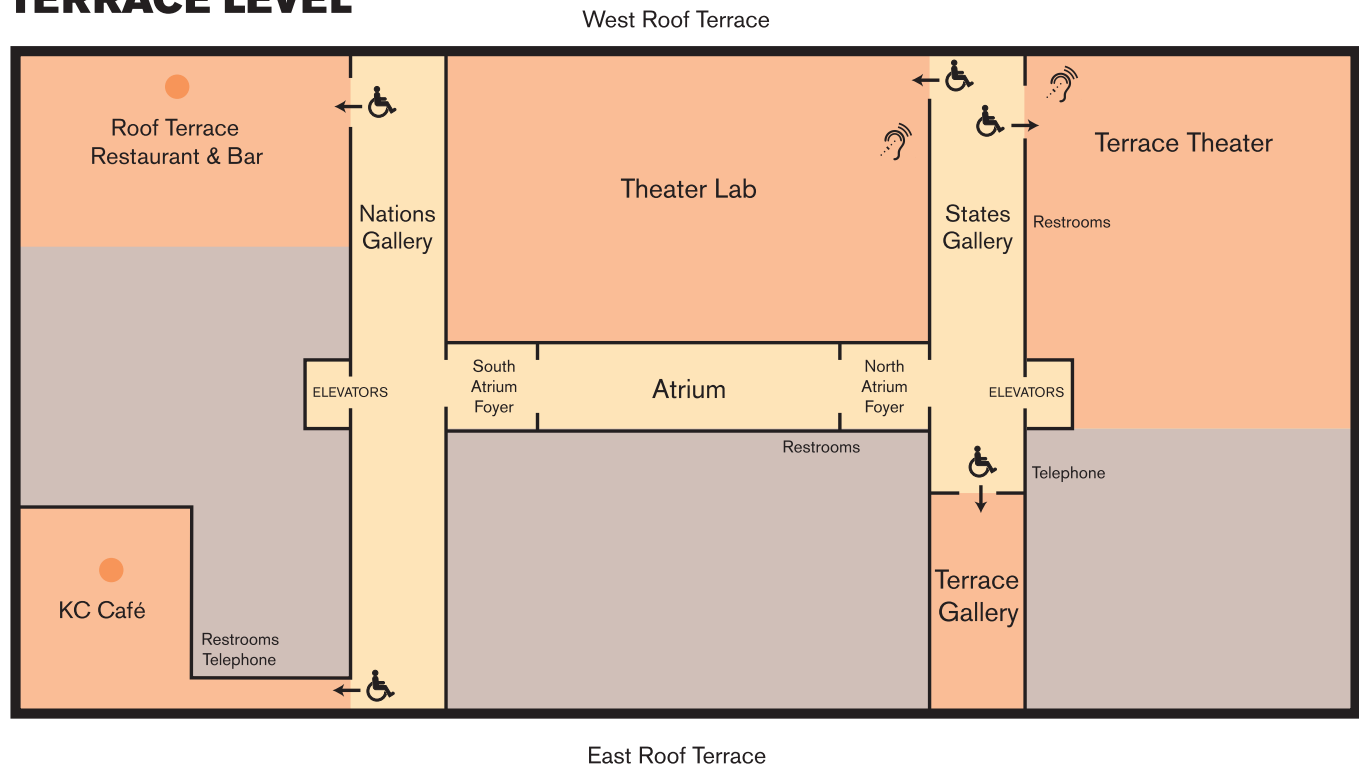

THE KENNEDY CENTER FOYER MAIN LEVEL

THE KENNEDY CENTER TERRACE LEVEL

KEY

- Visitors Center
- Restaurants
- Coat Check
- Tickets
- Gift Shops
- Accessible Entrance
- Tours
- Special Lounges
- Assistive Listening Devices