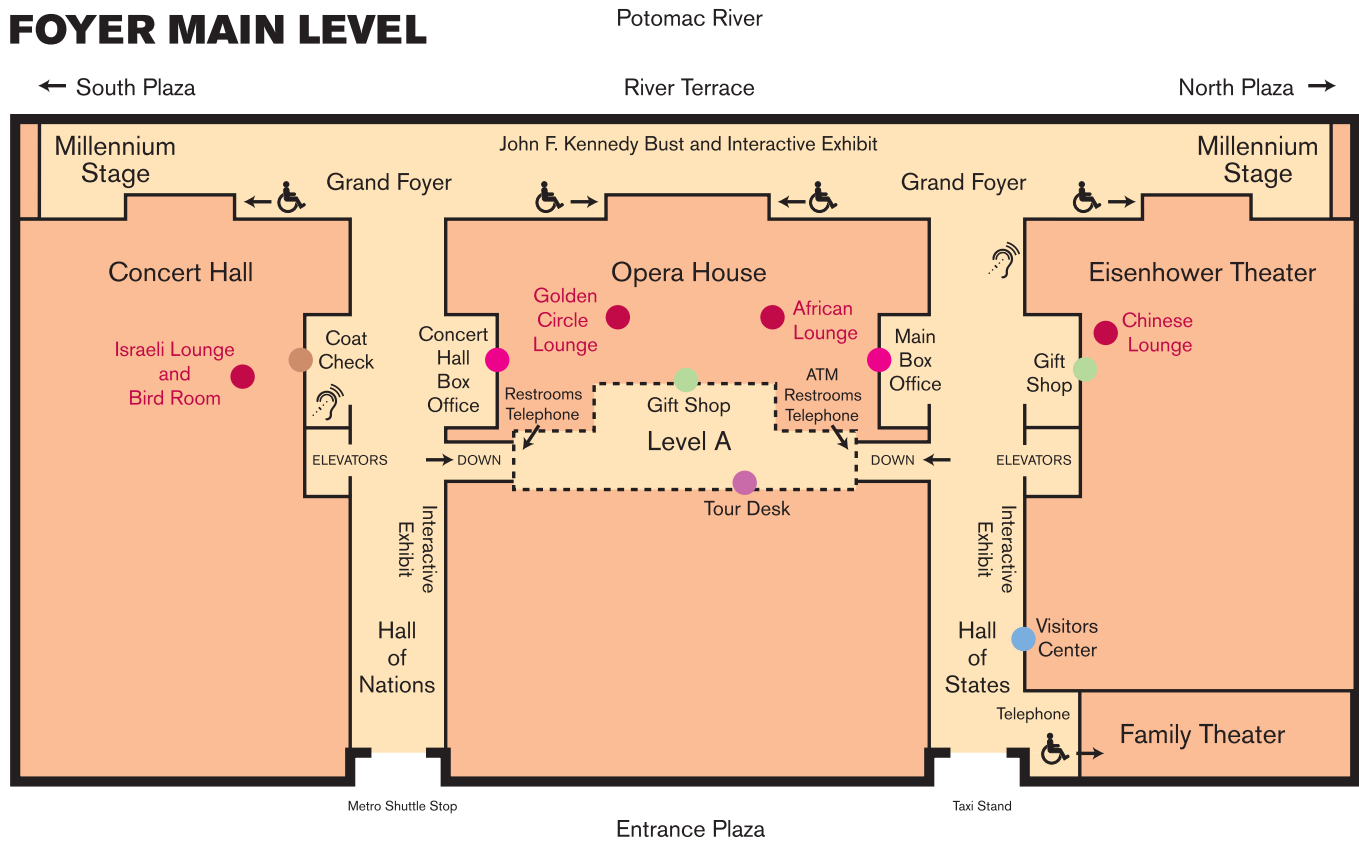

THE KENNEDY CENTER FOYER MAIN LEVEL

THE KENNEDY CENTER TERRACE LEVEL

KEY

- Visitors Center
- Restaurants
- Coat Check
- Tickets
- Gift Shops
- Accessible Entrance
- Tours
- Special Lounges
- Assistive Listening Devices